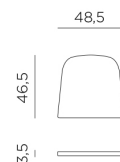

# CUSCINO NET

design Raffaello Galiotto

Ref. 36326

0,3

peso prodotto in kg  
weight of product in kg

4  
0,032 m<sup>3</sup>

imballo cartonato - pz e volume in m<sup>3</sup>  
carton packing - pcs and volume in cbm